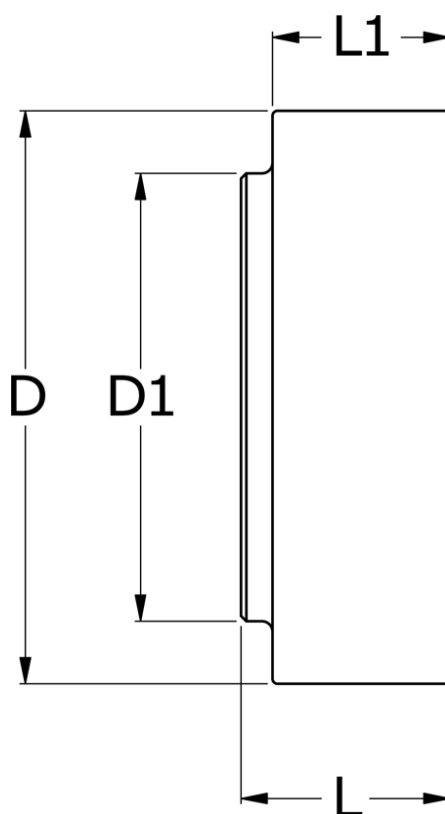

# Data Sheet

Article number: 330656001

Description: Coupling N-Eupex str. 560  
Part 1 (incl. rubber) without bore

## Measures

---

D	= 560
D1	= 320
L	= 220
L1	= 115
Max bore	= 200
Torque (N m)	= 29000